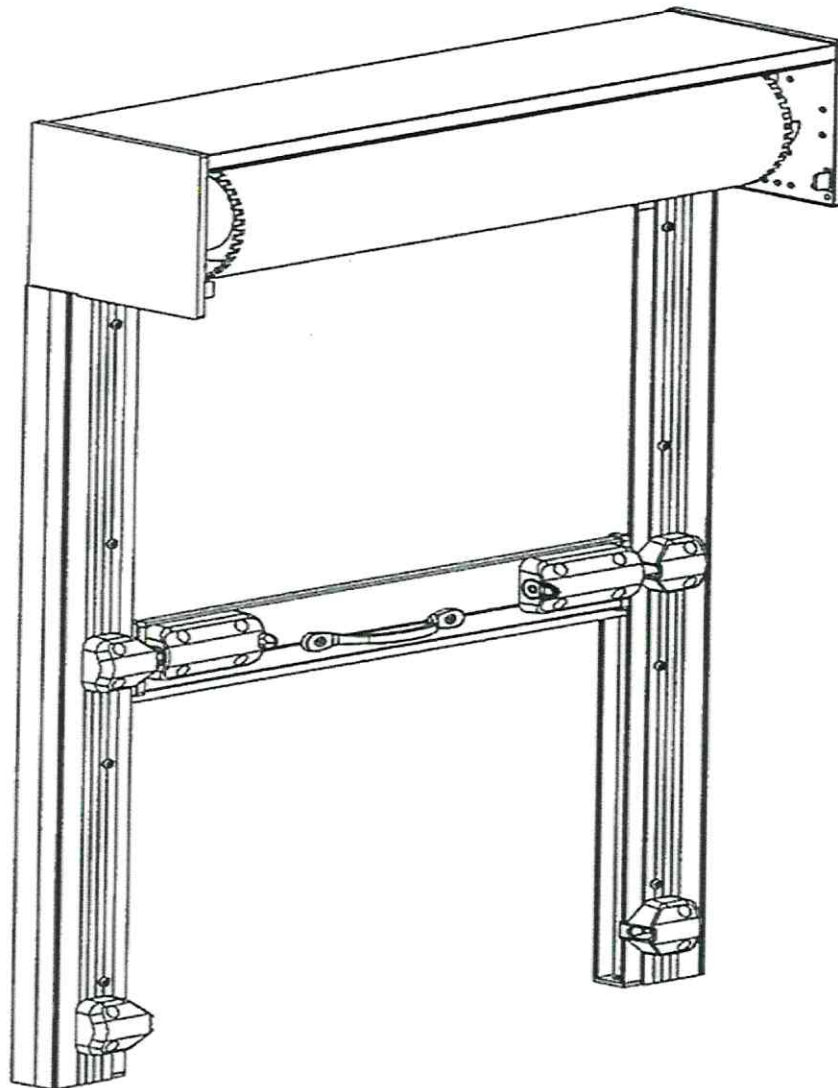

Zip Screen Info Sheet

Standard

- 60mm or 80mm Tube Depending on width and drop
- Spring Operation
- No Head Box Standard (if head box required please specify see price list)
- Head Box, Side Guides and Base Rail will be powder coated to Dulux standard range free of charge. If special colour required ie pearlised please refer to powder coating charge in External Products info sheet.
- Face or Recess Installation (must specify).
- If face fix, "L" fixing rail will be supplied (see price list for cost).
- 1 Pull handle will be supplied with each blind if spring operated
- 2 weight bar lock and latch sets will be supplied with each spring operated blind
- Can withstand 50km winds
- Bubble strip on base rail

External Wire Guide Info Sheet

Standard

- 60mm or 80mm Tube Depending on width and drop
- Crank Operation
- No Head Box Standard (if head box required please specify see price list)
- Head Box and Base Rail will be powder coated to Dulux standard range free of charge. If special colour required ie pearlised please refer to powder coating charge in External Products info sheet.
- Face or Recess Installation (must specify)
- All wire and wire fixings are stainless steel (except base rail end caps)
- Can withstand 50km winds
- Bubble strip on base rail