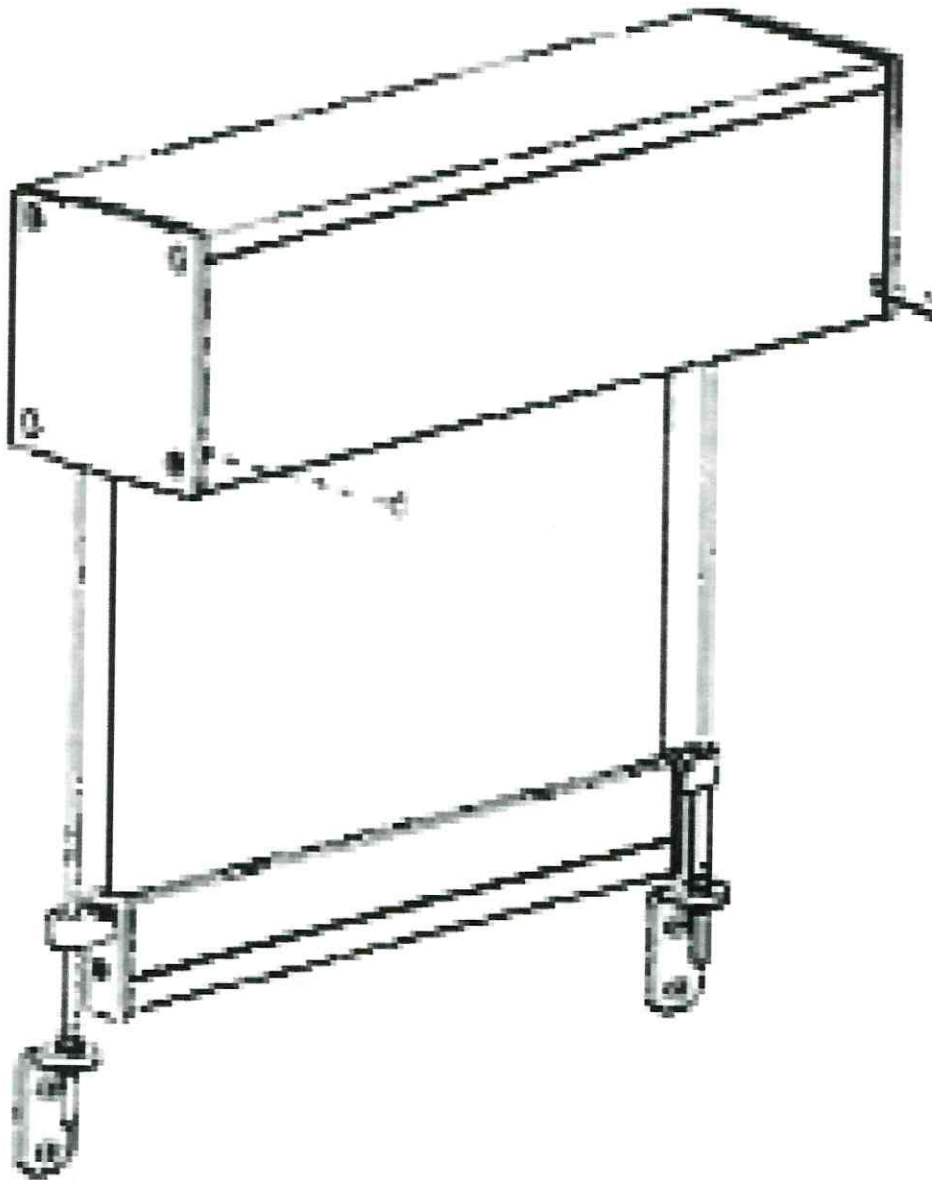

Zip Screen Info Sheet

Standard

- 60mm or 80mm Tube Depending on width and drop
- Spring Operation
- No Head Box Standard (if head box required please specify see price list)
- Head Box, Side Guides and Base Rail will be powder coated to Dulux standard range free of charge. If special colour required ie pearlised please refer to powder coating charge in External Products info sheet.
- Face or Recess Installation (must specify).
- If face fix, "L" fixing rail will be supplied (see price list for cost).
- 1 Pull handle will be supplied with each blind if spring operated
- 2 weight bar lock and latch sets will be supplied with each spring operated blind
- Can withstand 50km winds
- Bubble strip on base rail

External Wire Guide Info Sheet

Standard

- 60mm or 80mm Tube Depending on width and drop
- Crank Operation
- No Head Box Standard (if head box required please specify see price list)
- Head Box and Base Rail will be powder coated to Dulux standard range free of charge. If special colour required ie pearlised please refer to powder coating charge in External Products info sheet.
- Face or Recess Installation (must specify)
- All wire and wire fixings are stainless steel (except base rail end caps)
- Can withstand 50km winds
- Bubble strip on base rail